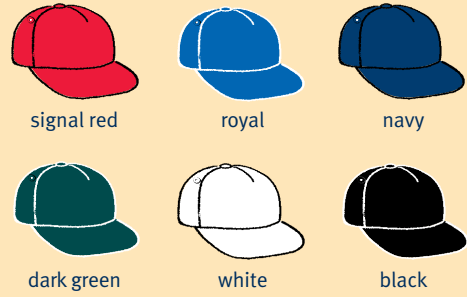

sand

MB 26
legionaire cap
turned 6 panel
protective neck flap
elastic strip

MB 11
5 panel cap
brushed cotton
fitted head
low profile

MB 9
fisherman hat
brushed cotton
size S/M
size L/XL

MB 45
gatsby cap
100% wool
sizes M, L, XL