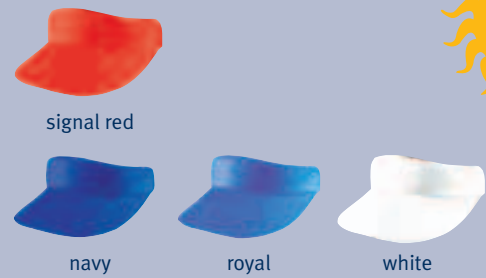

MB 74
X-tube
95% combed ring-spun cotton
5% elasthane
very elastic jersey 145g/m²
one size: head 50/55 cm

MB 43
terry wrist band
100% cotton
single

MB 42
terry head band
100% cotton

MB 8

MB 8
sun visor
100% cotton
fabric strap with plastic eyelet