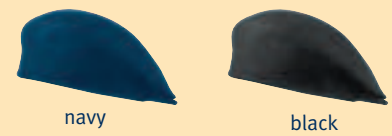

sand

MB 26
legionaire cap
turned 6 panel
protective neck flap
elastic strip

MB 11
5 panel cap
brushed cotton
fitted head
low profile

MB 9
fisherman hat
brushed cotton
size S/M
size L/XL

MB 45
gatsby cap
100% wool
sizes M, L, XL