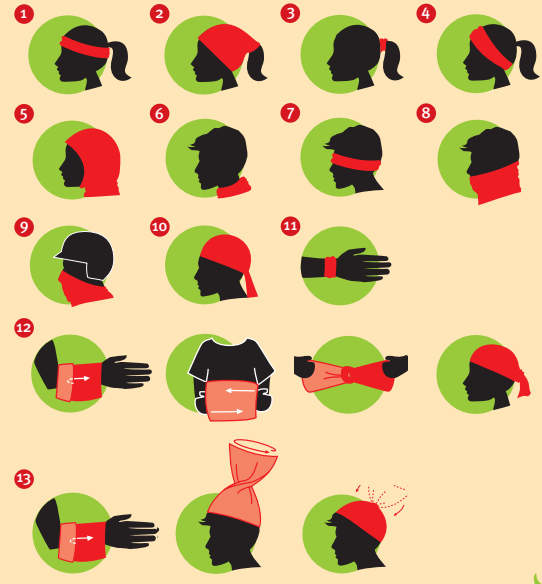

sand

MB 26
legionaire cap
turned 6 panel
protective neck flap
elastic strip

MB 11
5 panel cap
brushed cotton
fitted head
low profile

MB 9
fisherman hat
brushed cotton
size S/M
size L/XL

MB 45
gatsby cap
100% wool
sizes M, L, XL