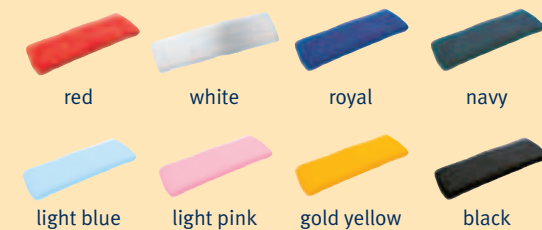

MB 42
terry head band
100% cotton